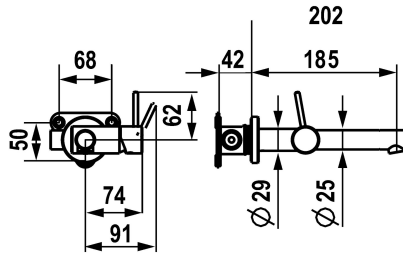

## KWC ONO E Trim kit – Lever mixer – Washbasin

Modell-Linie: ONO E | 11.571.031.000  
Kranar | Hydraulické armatúry

### KWC-No.

**125634**  
chromeline, A 185, trim kit

**125635**  
stainless steel, A 185, trim kit

- \* Trim kit Lever mixer
- \* Made of stainless steel
- \* EcoProtect - water-saving device
- \* Fixed spout
- Neoperl® Caché® SSR, swivelling jet regulator
- \* OptimalSpace - ample space for washing or working
- \* KWC cartridge S 25

### ATT-KWC-FARBCODE

chromeline

stainless steel

- with ceramic discs
- flow rate and temperature continuously variable
- \* To be ordered separately:
- Unit for concealed installation ½" 39.003.450.931
- \* To be ordered separately (optional or if necessary):
- Extension set Z.540.050

### Technical Data

A\_Spout\_Spray

4.3 l/min (3 bar)

ATT-KWC-AUSLAUF

fest

Handling

seitenbedient

ATT-KWC-FARBCODE