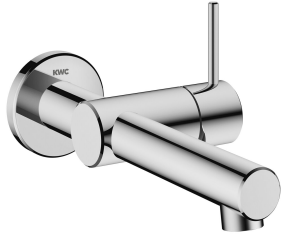

## KWC ONO E Trim kit – Lever mixer – Washbasin

Modell-Linie: ONO E | 11.571.031.000  
Kranar | Hydraulické armatúry

### KWC-No.

**125634**  
chromeline, A 185, trim kit

**125635**  
stainless steel, A 185, trim kit

- \* Trim kit Lever mixer
- \* Made of stainless steel
- \* EcoProtect - water-saving device
- \* Fixed spout
- Neoperl® Caché® SSR, swivelling jet regulator
- \* OptimalSpace - ample space for washing or working
- \* KWC cartridge S 25

### ATT-KWC-FARBCODE

chromeline

stainless steel

- with ceramic discs
- flow rate and temperature continuously variable
- \* To be ordered separately:
- Unit for concealed installation ½" 39.003.450.931
- \* To be ordered separately (optional or if necessary):
- Extension set Z.540.050

### Technical Data

A\_Spout\_Spray

4.3 l/min (3 bar)

ATT-KWC-AUSLAUF

fest

Handling

seitenbedient

ATT-KWC-FARBCODE