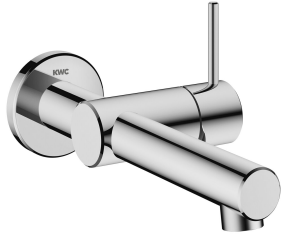

KWC ONO E

Trim kit – Lever mixer – Washbasin

Modell-Linie: ONO E | 11.571.031.000

Armatura umywalkowa | Armatura jednouchwytywa

KWC-No.

125634

chromeline, A 185, trim kit

125635

stainless steel, A 185, trim kit

ATT-KWC-FARBCODE

chromeline

stainless steel

NEW

- * Trim kit Lever mixer
- * Made of stainless steel
- * EcoProtect - water-saving device
- * Fixed spout
- Neoperl® Caché® SSR, swivelling jet regulator
- * OptimalSpace - ample space for washing or working
- * KWC cartridge S 25

- with ceramic discs
- flow rate and temperature continuously variable
- * To be ordered separately:
- Unit for concealed installation ½" 39.003.450.931
- * To be ordered separately (optional or if necessary):
- Extension set Z.540.050

Dane techniczne

A_Spout_Spray

4.3 l/min (3 bar)

ATT-KWC-AUSLAUF

fest

Handling

seitenbedient

ATT-KWC-FARBCODE