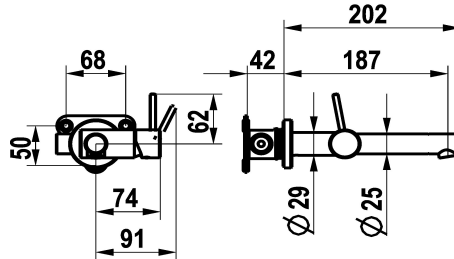

## KWC ONO E Trim kit – Lever mixer – Washbasin

Modell-Linie: ONO E | 11.571.031.000  
Taps | Manual taps

### KWC-No.

**125634**  
chromeline, A 185, trim kit

**125635**  
stainless steel, A 185, trim kit

### Color code

chromeline

stainless steel

- \* Trim kit Lever mixer
- \* Made of stainless steel
- \* EcoProtect - water-saving device
- \* Fixed spout
- Neoperl® Caché® SSR, swivelling jet regulator
- \* OptimalSpace - ample space for washing or working
- \* KWC cartridge S 25

### Technical Data

Flow rate
Spout
Handling
Color code
Installation type
Faucet_typ
Acoustic group
Concealed unit
Projection A
Energy label
Dimension Water outlet
material

4.3 l/min (3 bar)
fixed
side lever
chromeline
Wall mounted
Lever mixer
I
Trim kit
A 185
A
13
stainless steel