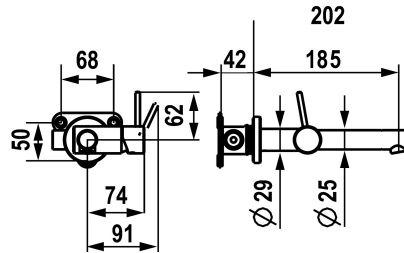

KWC ONO E Trim kit – Lever mixer – Washbasin

Modell-Linie: ONO E | 11.571.031.000
Taps | Manual taps

KWC-No.

125634
chromeline, A 185, trim kit

125635
stainless steel, A 185, trim kit

- * Trim kit Lever mixer
- * Made of stainless steel
- * EcoProtect - water-saving device
- * Fixed spout
- Neoperl® Caché® SSR, swivelling jet regulator
- * OptimalSpace - ample space for washing or working
- * KWC cartridge S 25

Color code

chromeline

stainless steel

- with ceramic discs
- flow rate and temperature continuously variable
- * To be ordered separately:
- Unit for concealed installation ½" 39.003.450.931
- * To be ordered separately (optional or if necessary):
- Extension set Z.540.050

NEW

Technical Data

Flow rate	4,3 l/min (3 bar)
Spout	fixed
Handling	side lever
Color code	chromeline
Installation type	Wall mounted
Faucet_typ	Lever mixer
Acoustic group	I
Concealed unit	Trim kit
Projection A	A 185
Energy label	A
Dimension Water outlet	13
material	stainless steel

Mandatory Accessories

KWC ONO E

Trim kit – Lever mixer – Washbasin

Modell-Linie: ONO E | 11.571.031.000
Taps | Manual taps

Unit for concealed installation

125636
39.003.450.931

Spare Parts

Cartridge S 25