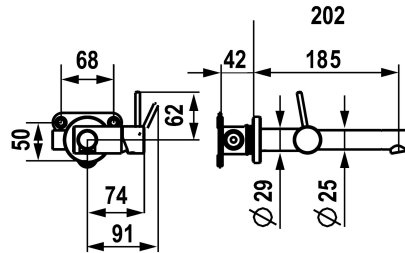

## KWC ONO E Trim kit – Lever mixer – Washbasin

Modell-Linie: ONO E | 11.571.031.000  
Taps | Manual taps

### KWC-No.

**125634**  
chromeline, A 185, trim kit

**125635**  
stainless steel, A 185, trim kit

- \* Trim kit Lever mixer
- \* Made of stainless steel
- \* EcoProtect - water-saving device
- \* Fixed spout
- Neoperl® Caché® SSR, swivelling jet regulator
- \* OptimalSpace - ample space for washing or working
- \* KWC cartridge S 25

### Color\_code

chrome

stainless steel

- with ceramic discs
- flow rate and temperature continuously variable
- \* To be ordered separately:
- Unit for concealed installation ½" 39.003.450.931
- \* To be ordered separately (optional or if necessary):
- Extension set Z.540.050

### Technical Data

Flow rate
Spout
Handling
Color_code
Installation_type
Faucet_typ
G_Acoustic group
Concealed_unit
Projection_A
Energy Label
Dimension Water outlet
material

4,3 l/min (3 bar)
fixed
side lever
chrome
Wall mounted
Lever mixer
I
Trim kit
A 185
A
13
stainless steel