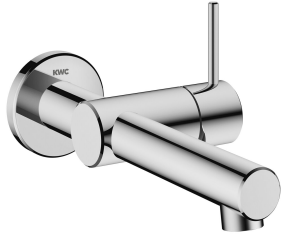

## KWC ONO E Trim kit – Lever mixer – Washbasin

Modell-Linie: ONO E | 11.571.031.000  
Taps | Manual taps

### KWC-No.

**125634**  
chromeline, A 185, trim kit

**125635**  
stainless steel, A 185, trim kit

- \* Trim kit Lever mixer
- \* Made of stainless steel
- \* EcoProtect - water-saving device
- \* Fixed spout
- Neoperl® Caché® SSR, swivelling jet regulator
- \* OptimalSpace - ample space for washing or working
- \* KWC cartridge S 25

### Color\_code

chrome

stainless steel

- with ceramic discs
- flow rate and temperature continuously variable
- \* To be ordered separately:
- Unit for concealed installation ½" 39.003.450.931
- \* To be ordered separately (optional or if necessary):
- Extension set Z.540.050

### Technical Data

Flow rate
Spout
Handling
Color_code
Installation_type
Faucet_typ
G_Acoustic group
Concealed_unit
Projection_A
Energy Label
Dimension Water outlet
material

4,3 l/min (3 bar)
fixed
side lever
chrome
Wall mounted
Lever mixer
I
Trim kit
A 185
A
13
stainless steel