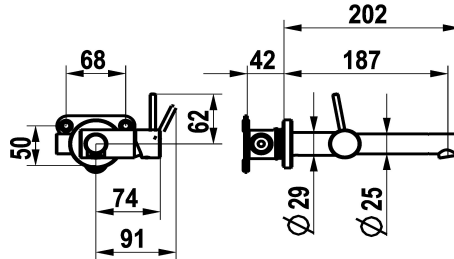

KWC ONO E Trim kit – Lever mixer – Washbasin

Modell-Linie: ONO E | 11.571.031.000
Taps | Manual taps

KWC-No.

125634
chromeline, A 185, trim kit

125635
stainless steel, A 185, trim kit

- * Trim kit Lever mixer
- * Made of stainless steel
- * EcoProtect - water-saving device
- * Fixed spout
- Neoperl® Caché® SSR, swivelling jet regulator
- * OptimalSpace - ample space for washing or working
- * KWC cartridge S 25

Color code

chrome

stainless steel

- with ceramic discs
- flow rate and temperature continuously variable
- * To be ordered separately:
- Unit for concealed installation ½" 39.003.450.931
- * To be ordered separately (optional or if necessary):
- Extension set Z.540.050

NEW

Technical Data

Flow rate
Spout
Handling
Color code
Installation_type
Faucet_typ
G_Acoustic group
Concealed_unit
Projection_A
Energy Label
Dimension Water outlet
material

4.3 l/min (3 bar)
fixed
side lever
chrome
Wall mounted
Lever mixer
I
Trim kit
A 185
A
13
stainless steel

Mandatory Accessories

KWC ONO E

Trim kit – Lever mixer – Washbasin

Modell-Linie: ONO E | 11.571.031.000

Taps | Manual taps

Unit for concealed installation

125636

39.003.450.931