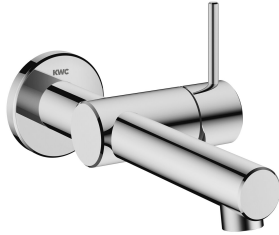

KWC ONO E Trim kit – Lever mixer – Washbasin

Modell-Linie: ONO E | 11.571.031.000
Taps | Manual taps

KWC-No.

125634
chromeline, A 185, trim kit

125635
stainless steel, A 185, trim kit

- * Trim kit Lever mixer
- * Made of stainless steel
- * EcoProtect - water-saving device
- * Fixed spout
- Neoperl® Caché® SSR, swivelling jet regulator
- * OptimalSpace - ample space for washing or working
- * KWC cartridge S 25

Color code

chrome

stainless steel

- with ceramic discs
- flow rate and temperature continuously variable
- * To be ordered separately:
- Unit for concealed installation ½" 39.003.450.931
- * To be ordered separately (optional or if necessary):
- Extension set Z.540.050

NEW

Technical Data

Flow rate
Spout
Handling
Color code
Installation_type
Faucet_typ
G_Acoustic group
Concealed_unit
Projection_A
Energy Label
Dimension Water outlet
material

4.3 l/min (3 bar)
fixed
side lever
chrome
Wall mounted
Lever mixer
I
Trim kit
A 185
A
13
stainless steel

Mandatory Accessories

KWC ONO E

Trim kit – Lever mixer – Washbasin

Modell-Linie: ONO E | 11.571.031.000

Taps | Manual taps

Unit for concealed installation

125636

39.003.450.931