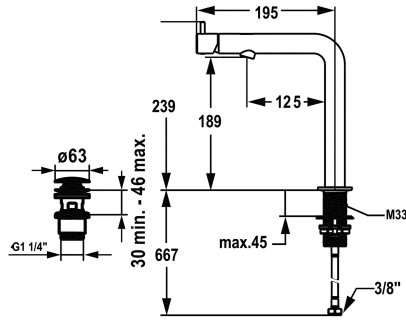

KWC ONO E Lever mixer – Washbasin

Modell-Linie: ONO E | 12.578.671.700FL
Taps | Manual taps

KWC-No.

125628
chromeline, A 125, flexible connection hoses, with Push Open

125629
stainless steel, A 125, flexible connection hoses, with Push Open

Color code

chromeline

stainless steel

- flow rate and temperature continuously variable
- * Flexible connection hoses 3/8"
- * QuickInstallation - Fastening via threaded connection with locking screws
- * Mounting hole size ø35 mm
- * Scope of delivery:
- KWC pop-up valve Push Open steel Z.540.049.700

Technical Data

Flow rate
pop-up valve
Connection
Spout
Handling
Color code
Installation type
Faucet_typ
Design
Measure Height
Acoustic group
Projection A
Energy label
Dimension Water outlet
material

4.5 l/min (3 bar)
with Push open
Flexible connection hoses
fixed
front lever
stainless steel
Pillar installation
Lever mixer
L-Spout
239
I
A 125
A
189
stainless steel

Spare Parts

KWC ONO E Lever mixer – Washbasin

Modell-Linie: ONO E | 12.578.671.700FL
Taps | Manual taps

Cartridge S 25

538711
Z.536.032

Service key Neoperl © Caché ©, TJ, 18
mm, green

634729
CACHETJ

Pop-up valve Push Open