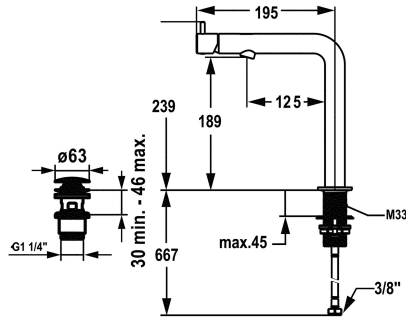

## KWC ONO E Lever mixer – Washbasin

Modell-Linie: ONO E | 12.578.671.700FL  
Taps | Manual taps

### KWC-No.

**125628**  
chromeline, A 125, flexible connection hoses, with Push Open

**125629**  
stainless steel, A 125, flexible connection hoses, with Push Open

- \* Lever mixer
- \* Made of stainless steel
- \* EcoProtect - water-saving device
- \* Swivel spout fixe, extensible to 120°
- Neoperl® Perlator® SJR, swivelling jet regulator
- \* OptimalSpace - ample space for washing or working
- \* KWC cartridge S 25
- with ceramic discs

### Color\_code

chrome

stainless steel

NEW

- flow rate and temperature continuously variable
- \* Flexible connection hoses 3/8"
- \* QuickInstallation - Fastening via threaded connection with locking screws
- \* Mounting hole size ø35 mm
- \* Scope of delivery:
- KWC pop-up valve Push Open steel Z.540.049.700

4.5 l/min (3 bar)
with Push open
Flexible connection hoses
fixed
front lever
stainless steel
Pillar installation
Lever mixer
L-Spout
239
I
A 125
A
189
stainless steel