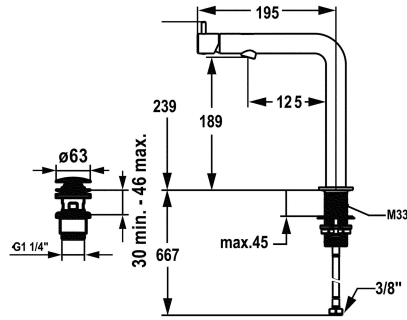

### KWC-No.

**125628**  
chromeline, A 125, flexible connection hoses, with Push Open

**125629**  
stainless steel, A 125, flexible connection hoses, with Push Open

- \* Lever mixer
- \* Made of stainless steel
- \* EcoProtect - water-saving device
- \* Swivel spout fixe, extensible to 120°
- Neoperl® Perlator® SJR, swivelling jet regulator
- \* OptimalSpace - ample space for washing or working
- \* KWC cartridge S 25
- with ceramic discs

### Color code

chromeline

stainless steel

NEW

- flow rate and temperature continuously variable
- \* Flexible connection hoses 3/8"
- \* QuickInstallation - Fastening via threaded connection with locking screws
- \* Mounting hole size ø35 mm
- \* Scope of delivery:
- KWC pop-up valve Push Open steel Z.540.049.000

### Technical Data

Flow rate
pop-up assembly
Connection
Spout
Handling
Color code
Installation type
Faucet_typ
Design
Dimension Height
Acoustic group
Projection A
Energy label
Dimension Water outlet
material

4.5 l/min (3 bar)
with Push open
Flexible connection hoses
fixed
front lever
chromeline
Pillar installation
Lever mixer
L-Spout
239
I
A 125
A
189
stainless steel