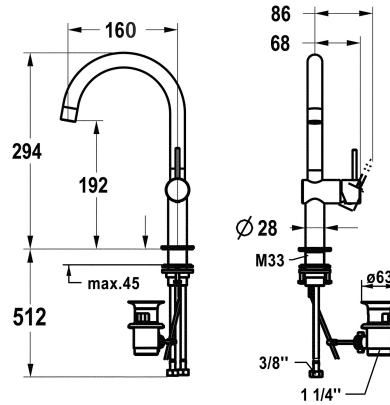

## KWC ONO E Lever mixer – Washbasin

Modell-Linie: ONO E | 12.578.132.700FL  
Armatura umywalkowa | Armatura jednouchwytywa

### KWC-No.

**125624**  
chromeline, A 160, flexible connection hoses, with pop-up valve

**125625**  
stainless steel, A 160, flexible connection hoses, with pop-up valve

- \* Lever mixer
- \* Made of stainless steel
- \* Lever installation only possible on the right side
- Child safety: cold water flow in lever position towards the front
- \* EcoProtect - water-saving device
- \* Swivel spout 120°
- Neoperl® Caché® SJR, swivelling jet regulator
- \* OptimalSpace - ample space for washing or working
- \* KWC cartridge S 25

### ATT-KWC-FARBCODE

chromeline

stainless steel

- with ceramic discs
- flow rate and temperature continuously variable
- \* Flexible connection hoses 3/8"
- \* QuickInstallation - Fastening via threaded connection with locking screws
- \* Mounting hole size ø35 mm
- \* Scope of delivery:
- KWC pop-up valve Z.538.581.177

4.4 l/min (3 bar)

mit\_Ablaufgarnitur

Flexible\_Anschlusschläuche

schwenkbar

seitenbedient

stainless steel

Standmontage

Hebelmischer