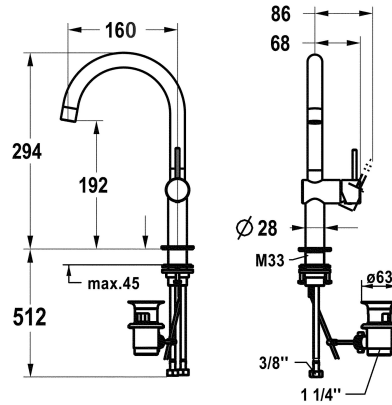

KWC ONO E Lever mixer – Washbasin

Modell-Linie: ONO E | 12.578.132.000FL
Armatura umywalkowa | Armatura jednouchwytowa

KWC-No.

125624
chromeline, A 160, flexible connection hoses, with pop-up valve

125625
stainless steel, A 160, flexible connection hoses, with pop-up valve

- * Lever mixer
- * Made of stainless steel
- * Lever installation only possible on the right side
- Child safety: cold water flow in lever position towards the front
- * EcoProtect - water-saving device
- * Swivel spout 120°
- Neoperl® Caché® SJR, swivelling jet regulator
- * OptimalSpace - ample space for washing or working
- * KWC cartridge S 25

ATT-KWC-FARBCODE

chromeline

stainless steel

- with ceramic discs
- flow rate and temperature continuously variable
- * Flexible connection hoses 3/8"
- * QuickInstallation - Fastening via threaded connection with locking screws
- * Mounting hole size ø35 mm
- * Scope of delivery:
- KWC pop-up valve Z.538.581.000

Material

4.4 l/min (3 bar)

mit_Ablaufgarnitur

Flexible_Anschlusschläuche

schwenkbar

seitenbedient

chromeline

Standmontage