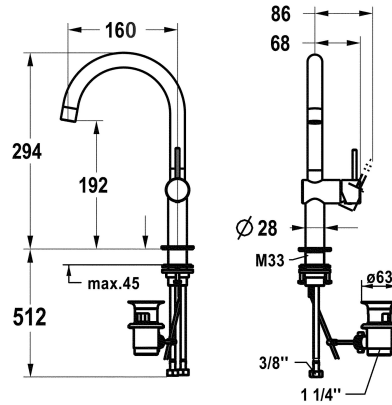

## KWC ONO E Lever mixer – Washbasin

Modell-Linie: ONO E | 12.578.132.000FL  
Hanat | Käsi­käyt­toiset hanat

### KWC-No.

**125624**  
chromeline, A 160, flexible connection hoses, with pop-up valve

**125625**  
stainless steel, A 160, flexible connection hoses, with pop-up valve

- \* Lever mixer
- \* Made of stainless steel
- \* Lever installation only possible on the right side
- Child safety: cold water flow in lever position towards the front
- \* EcoProtect - water-saving device
- \* Swivel spout 120°
- Neoperl® Caché® SJR, swivelling jet regulator
- \* OptimalSpace - ample space for washing or working
- \* KWC cartridge S 25

Faucet\_typ

ATT-KWC-BAUFORM

Measure\_Height

G\_Acoustic\_group

Projection\_A

EnergyLabelCH

ATT-KWC-MASS-WASSERAUSTRITT

Materiaali

Hebelmischer

J-Spout

294

l

A160

A

192

ROSTFREIER-STAHL