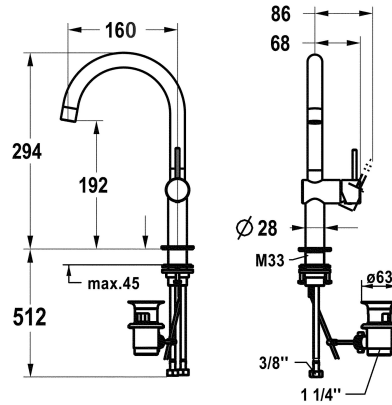

KWC ONO E Lever mixer – Washbasin

Modell-Linie: ONO E | 12.578.132.000FL
Taps | Manual taps

KWC-No.

125624
chromeline, A 160, flexible connection hoses, with pop-up valve

125625
stainless steel, A 160, flexible connection hoses, with pop-up valve

- * Lever mixer
- * Made of stainless steel
- * Lever installation only possible on the right side
- Child safety: cold water flow in lever position towards the front
- * EcoProtect - water-saving device
- * Swivel spout 120°
- Neoperl® Caché® SJR, swivelling jet regulator
- * OptimalSpace - ample space for washing or working
- * KWC cartridge S 25

Color code

chromeline

stainless steel

- with ceramic discs
- flow rate and temperature continuously variable
- * Flexible connection hoses 3/8"
- * QuickInstallation - Fastening via threaded connection with locking screws
- * Mounting hole size ø35 mm
- * Scope of delivery:
- KWC pop-up valve Z.538.581.000

4.4 l/min (3 bar)
with pop-up valve
Flexible connection hoses
swivel
side lever
chromeline
Pillar installation
Lever mixer
J-Spout
294
I
A 160
A
192
stainless steel

Spare Parts

KWC ONO E
Lever mixer – Washbasin