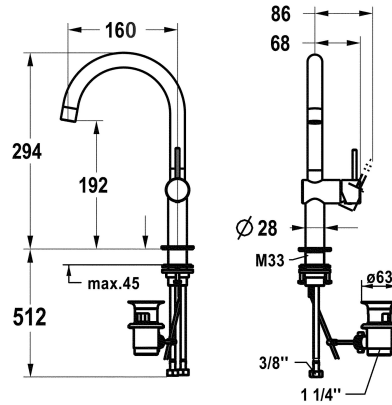

## KWC ONO E Lever mixer – Washbasin

Modell-Linie: ONO E | 12.578.132.000FL  
Taps | Manual taps

### KWC-No.

**125624**  
chromeline, A 160, flexible connection hoses, with pop-up valve

**125625**  
stainless steel, A 160, flexible connection hoses, with pop-up valve

- \* Lever mixer
- \* Made of stainless steel
- \* Lever installation only possible on the right side
- Child safety: cold water flow in lever position towards the front
- \* EcoProtect - water-saving device
- \* Swivel spout 120°
- Neoperl® Caché® SJR, swivelling jet regulator
- \* OptimalSpace - ample space for washing or working
- \* KWC cartridge S 25

### Color\_code

chrome

stainless steel

- with ceramic discs
- flow rate and temperature continuously variable
- \* Flexible connection hoses 3/8"
- \* QuickInstallation - Fastening via threaded connection with locking screws
- \* Mounting hole size ø35 mm
- \* Scope of delivery:
- KWC pop-up valve Z.538.581.000

4.4 l/min (3 bar)
with pop-up valve
Flexible connection hoses
swivel
side lever
chrome
Pillar installation
Lever mixer
J-Spout
294
l
A 160
A
192
stainless steel