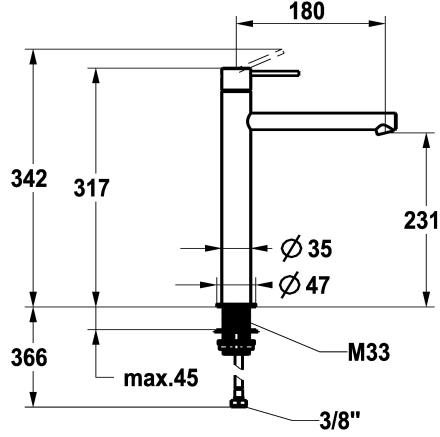

KWC ONO E Lever mixer – Washbasin

Modell-Linie: ONO E | 12.578.093.700FL
Kranar | Hydraulické armatúry

KWC-No.

125622
chromeline, A 180, flexible connection hoses, without pop-up valve

125623
stainless steel, A 180, flexible connection hoses, without pop-up valve

- * Lever mixer
- * Made of stainless steel
- * EcoProtect - water-saving device
- * Fixed spout
- Neoperl® Caché® SSR, swivelling jet regulator
- * OptimalSpace - ample space for washing or working
- * KWC cartridge S 25

Technical Data

A_Spout_Spray
ATT-KWC-ABLAUFGARNITUR
Connection
ATT-KWC-AUSLAUF
Handling
ATT-KWC-FARBCODE
Installation_type
Faucet_typ
Measure_Height
G_Acoustic_group
Projection_A
EnergyLabelCH
ATT-KWC-MASS-WASSERAUSTRITT
Material

ATT-KWC-FARBCODE

chromeline

stainless steel

- with ceramic discs
- flow rate and temperature continuously variable
- * Flexible connection hoses 3/8"
- * QuickInstallation - Fastening via threaded connection with locking screws
- * Mounting hole size ø35 mm