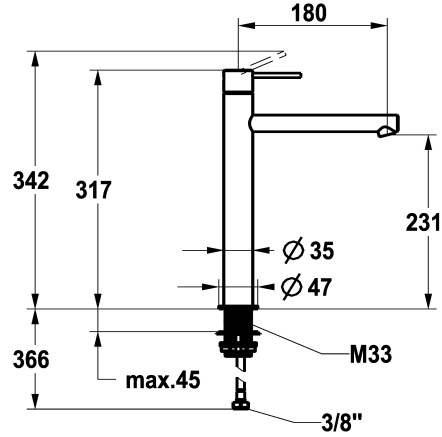

KWC ONO E Lever mixer – Washbasin

Modell-Linie: ONO E | 12.578.093.700FL
Armatura umywalkowa | Armatura jednouchwytywa

KWC-No.

125622
chromeline, A 180, flexible connection hoses, without pop-up valve

125623
stainless steel, A 180, flexible connection hoses, without pop-up valve

- * Lever mixer
- * Made of stainless steel
- * EcoProtect - water-saving device
- * Fixed spout
- Neoperl® Caché® SSR, swivelling jet regulator
- * OptimalSpace - ample space for washing or working
- * KWC cartridge S 25

ATT-KWC-FARBCODE

chromeline

stainless steel

- with ceramic discs
- flow rate and temperature continuously variable
- * Flexible connection hoses 3/8"
- * QuickInstallation - Fastening via threaded connection with locking screws
- * Mounting hole size ø35 mm

Lever mixer – Washbasin

Modell-Linie: ONO E | 12.578.093.700FL

Armatura umywalkowa | Armatura jednouchwytowa

Cartridge S 25

538711
Z.536.032

Service key Neoperl © Caché ©, TJ, 18 mm, green

634729
CACHETJ