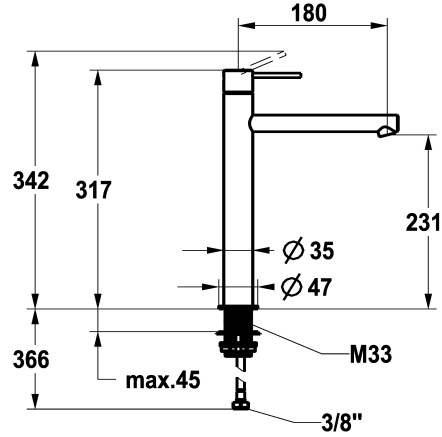

## KWC ONO E Lever mixer – Washbasin

Modell-Linie: ONO E | 12.578.093.700FL  
Hanat | Käskikäyttöiset hanat

### KWC-No.

**125622**  
chromeline, A 180, flexible connection hoses, without pop-up valve

**125623**  
stainless steel, A 180, flexible connection hoses, without pop-up valve

- \* Lever mixer
- \* Made of stainless steel
- \* EcoProtect - water-saving device
- \* Fixed spout
- Neoperl® Caché® SSR, swivelling jet regulator
- \* OptimalSpace - ample space for washing or working
- \* KWC cartridge S 25

### ATT-KWC-FARBCODE

chromeline

stainless steel

- with ceramic discs
- flow rate and temperature continuously variable
- \* Flexible connection hoses 3/8"
- \* QuickInstallation - Fastening via threaded connection with locking screws
- \* Mounting hole size ø35 mm

## KWC ONO E

Lever mixer – Washbasin

Modell-Linie: ONO E | 12.578.093.700FL  
Hanat | Käsi­käyt­toiset hanat

**Cartridge S 25**

---

**538711**  
Z.536.032

---

**Service key Neoperl © Caché ©, TJ, 18 mm, green**