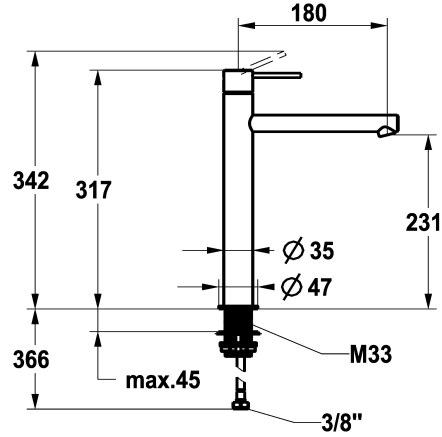

KWC ONO E Lever mixer – Washbasin

Modell-Linie: ONO E | 12.578.093.700FL
Taps | Manual taps

KWC-No.

125622
chromeline, A 180, flexible connection hoses, without pop-up valve

125623
stainless steel, A 180, flexible connection hoses, without pop-up valve

Color code

chromeline

stainless steel

- with ceramic discs
- flow rate and temperature continuously variable
- * Flexible connection hoses 3/8"
- * QuickInstallation - Fastening via threaded connection with locking screws
- * Mounting hole size ø35 mm

NEW

Technical Data

Flow rate
pop-up valve
Connection
Spout
Handling
Color code
Installation type
Faucet_typ
Measure Height
Acoustic group
Projection A
Energy label
Dimension Water outlet
material

4.3 l/min (3 bar)
without pop-up valve
Flexible connection hoses
fixed
top lever
stainless steel
Pillar installation
Lever mixer
317
I
A 180
A
231
stainless steel

Spare Parts

KWC ONO E Lever mixer – Washbasin

Modell-Linie: ONO E | 12.578.093.700FL
Taps | Manual taps

Cartridge S 25

538711
Z.536.032

Service key Neoperl © Caché ©, TJ, 18 mm, green

634729
CACHETJ
