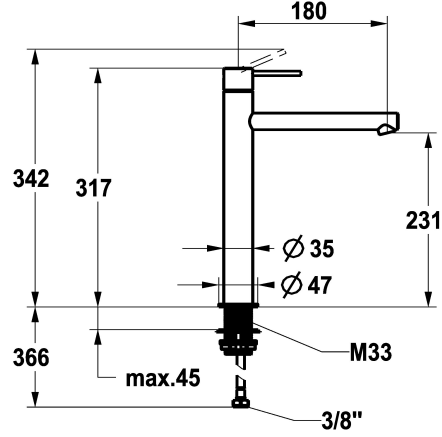

KWC ONO E Lever mixer – Washbasin

Modell-Linie: ONO E | 12.578.093.700FL
Taps | Manual taps

KWC-No.

125622
chromeline, A 180, flexible connection hoses, without pop-up valve

125623
stainless steel, A 180, flexible connection hoses, without pop-up valve

Color code

chromeline

stainless steel

- with ceramic discs
- flow rate and temperature continuously variable
- * Flexible connection hoses 3/8"
- * QuickInstallation - Fastening via threaded connection with locking screws
- * Mounting hole size ø35 mm

NEW

Technical Data

Flow rate
pop-up assembly
Connection
Spout
Handling
Color code
Installation type
Faucet_typ
Dimension Height
Acoustic group
Projection A
Energy label
Dimension Water outlet
material

4.3 l/min (3 bar)
without pop-up valve
Flexible connection hoses
fixed
top lever
stainless steel
Pillar installation
Lever mixer
317
I
A 180
A
231
stainless steel

Spare Parts

KWC ONO E Lever mixer – Washbasin

Modell-Linie: ONO E | 12.578.093.700FL
Taps | Manual taps

Cartridge S 25

538711
Z.536.032

Service key Neoperl © Caché ©, TJ, 18 mm, green

634729
CACHETJ
