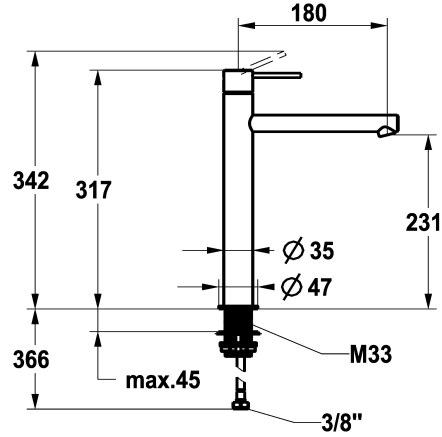

KWC ONO E Lever mixer – Washbasin

Modell-Linie: ONO E | 12.578.093.700FL
Taps | Manual taps

KWC-No.

125622
chromeline, A 180, flexible connection hoses, without pop-up valve

125623
stainless steel, A 180, flexible connection hoses, without pop-up valve

Color code

chrome

stainless steel

- with ceramic discs
- flow rate and temperature continuously variable
- * Flexible connection hoses 3/8"
- * QuickInstallation - Fastening via threaded connection with locking screws
- * Mounting hole size ø35 mm

NEW

Technical Data

Flow rate
Pop-up_valve
Connection
Spout
Handling
Color code
Installation_type
Faucet_typ
Dimension Height
G_Acoustic group
Projection_A
Energy Label
Dimension Water outlet
material

4.3 l/min (3 bar)
without pop-up valve
Flexible connection hoses
fixed
top lever
stainless steel
Pillar installation
Lever mixer
317
I
A 180
A
231
stainless steel

Spare Parts

KWC ONO E Lever mixer – Washbasin

Modell-Linie: ONO E | 12.578.093.700FL
Taps | Manual taps

Cartridge S 25

538711
Z.536.032

Service key Neoperl © Caché ©, TJ, 18 mm, green

634729
CACHETJ
