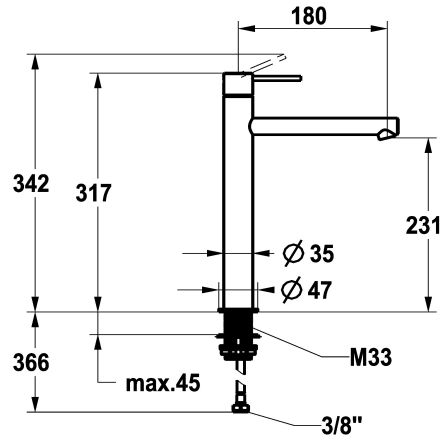

KWC ONO E Lever mixer – Washbasin

Modell-Linie: ONO E | 12.578.093.000FL
Kranar | Hydraulické armatúry

KWC-No.

125622
chromeline, A 180, flexible connection hoses, without pop-up valve

125623
stainless steel, A 180, flexible connection hoses, without pop-up valve

- * Lever mixer
- * Made of stainless steel
- * EcoProtect - water-saving device
- * Fixed spout
- Neoperl® Caché® SSR, swivelling jet regulator
- * OptimalSpace - ample space for washing or working
- * KWC cartridge S 25

EnergyLabelCH

ATT-KWC-MASS-WASSERAUSTRITT

Material

4.3 l/min (3 bar)

ohne_Ablaufgarnitur

Flexible_Anschlusschläuche

fest

topbedient

ROSTFREIER_STAHL

Reservdelar

KWC ONO E Lever mixer – Washbasin

Modell-Linie: ONO E | 12.578.093.000FL
Kranar | Hydraulické armatury

Cartridge S 25

538711
Z.536.032

Service key Neoperl © Caché ©, TJ, 18 mm, green