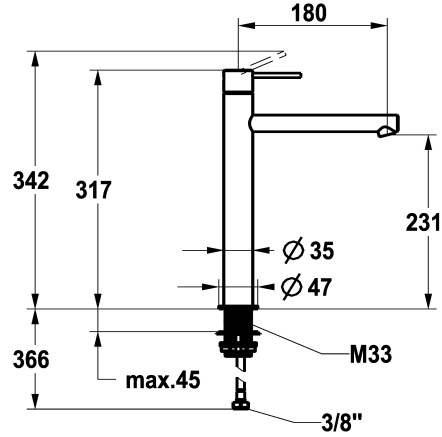

## KWC ONO E Lever mixer – Washbasin

Modell-Linie: ONO E | 12.578.093.000FL  
Hanat | Käsi­käyt­toiset hanat

### KWC-No.

**125622**  
chromeline, A 180, flexible connection hoses, without pop-up valve

**125623**  
stainless steel, A 180, flexible connection hoses, without pop-up valve

- \* Lever mixer
- \* Made of stainless steel
- \* EcoProtect - water-saving device
- \* Fixed spout
- Neoperl® Caché® SSR, swivelling jet regulator
- \* OptimalSpace - ample space for washing or working
- \* KWC cartridge S 25

### ATT-KWC-FARBCODE

chromeline

stainless steel

- with ceramic discs
- flow rate and temperature continuously variable
- \* Flexible connection hoses 3/8"
- \* QuickInstallation - Fastening via threaded connection with locking screws
- \* Mounting hole size ø35 mm

Faucet\_typ

Measure\_Height

G\_Acoustic group

Projection\_A

EnergyLabelCH

ATT-KWC-MASS-WASSERAUSTRITT

Materiaali

lviCode