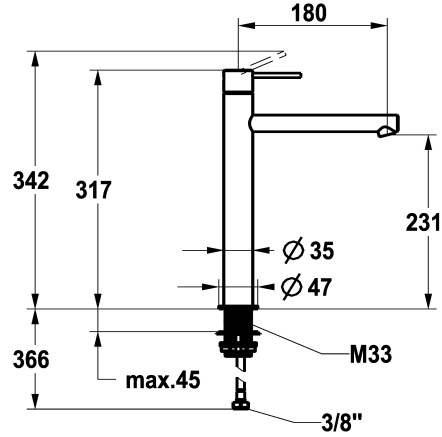

KWC ONO E Lever mixer – Washbasin

Modell-Linie: ONO E | 12.578.093.000FL
Taps | Manual taps

KWC-No.

125622
chromeline, A 180, flexible connection hoses, without pop-up valve

125623
stainless steel, A 180, flexible connection hoses, without pop-up valve

Color code

chromeline

stainless steel

- with ceramic discs
- flow rate and temperature continuously variable
- * Flexible connection hoses 3/8"
- * QuickInstallation - Fastening via threaded connection with locking screws
- * Mounting hole size ø35 mm

NEW

Technical Data

Flow rate	4.3 l/min (3 bar)
pop-up valve	without pop-up valve
Connection	Flexible connection hoses
Spout	fixed
Handling	top lever
Color code	chromeline
Installation type	Pillar installation
Faucet_typ	Lever mixer
Measure Height	317
Acoustic group	I
Projection A	A 180
Energy label	A
Dimension Water outlet	231
material	stainless steel

Flow rate	4.3 l/min (3 bar)
pop-up valve	without pop-up valve
Connection	Flexible connection hoses
Spout	fixed
Handling	top lever
Color code	chromeline
Installation type	Pillar installation
Faucet_typ	Lever mixer
Measure Height	317
Acoustic group	I
Projection A	A 180
Energy label	A
Dimension Water outlet	231
material	stainless steel