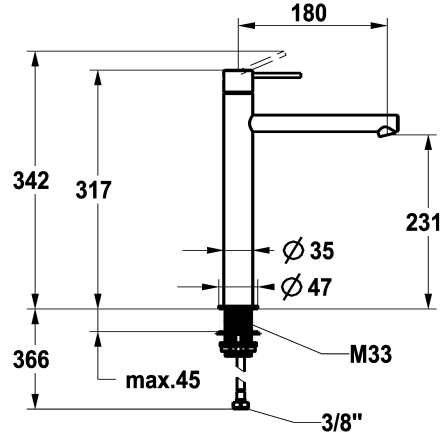

KWC ONO E Lever mixer – Washbasin

Modell-Linie: ONO E | 12.578.093.000FL
Taps | Manual taps

KWC-No.

125622
chromeline, A 180, flexible connection hoses, without pop-up valve

125623
stainless steel, A 180, flexible connection hoses, without pop-up valve

- Lever mixer
- Made of stainless steel
- EcoProtect - water-saving device
- Fixed spout
- Neoperl® Caché® SSR, swivelling jet regulator
- OptimalSpace - ample space for washing or working
- KWC cartridge S 25

Color code

chromeline

stainless steel

NEW

- with ceramic discs
- flow rate and temperature continuously variable
- Flexible connection hoses 3/8"
- QuickInstallation - Fastening via threaded connection with locking screws
- Mounting hole size ø35 mm

Technical Data

Flow rate	4.3 l/min (3 bar)
pop-up assembly	without pop-up valve
Connection	Flexible connection hoses
Spout	fixed
Handling	top lever
Color code	chromeline
Installation type	Pillar installation
Faucet_typ	Lever mixer
Dimension Height	317
Acoustic group	I
Projection A	A 180
Energy label	A
Dimension Water outlet	231
material	stainless steel

Flow rate	4.3 l/min (3 bar)
pop-up assembly	without pop-up valve
Connection	Flexible connection hoses
Spout	fixed
Handling	top lever
Color code	chromeline
Installation type	Pillar installation
Faucet_typ	Lever mixer
Dimension Height	317
Acoustic group	I
Projection A	A 180
Energy label	A
Dimension Water outlet	231
material	stainless steel

Spare Parts