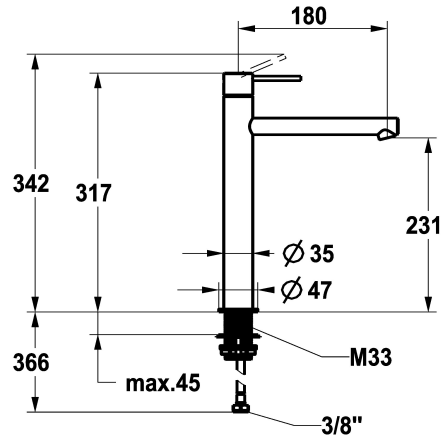

KWC ONO E Lever mixer – Washbasin

Modell-Linie: ONO E | 12.578.093.000FL
Taps | Manual taps

KWC-No.

125622
chromeline, A 180, flexible connection hoses, without pop-up valve

125623
stainless steel, A 180, flexible connection hoses, without pop-up valve

- * Lever mixer
- * Made of stainless steel
- * EcoProtect - water-saving device
- * Fixed spout
- Neoperl® Caché® SSR, swivelling jet regulator
- * OptimalSpace - ample space for washing or working
- * KWC cartridge S 25

Color_code

chrome

stainless steel

NEW

Technical Data

Flow rate
Pop-up_valve
Connection
Spout
Handling
Color_code
Installation_type
Faucet_typ
Dimension Height
G_Acoustic group
Projection_A
Energy Label
Dimension Water outlet
material

4.3 l/min (3 bar)
without pop-up valve
Flexible connection hoses
fixed
top lever
chrome
Pillar installation
Lever mixer
317
I
A 180
A
231
stainless steel

Spare Parts

KWC ONO E Lever mixer – Washbasin

Modell-Linie: ONO E | 12.578.093.000FL
Taps | Manual taps