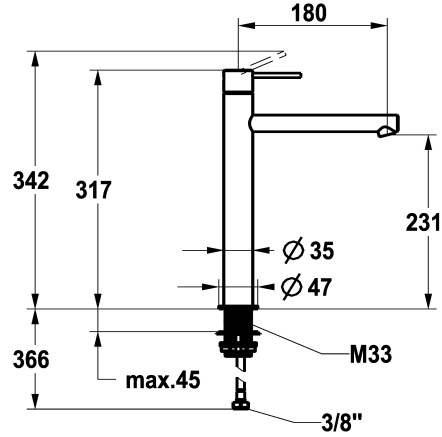

KWC ONO E Lever mixer – Washbasin

Modell-Linie: ONO E | 12.578.093.000FL
Umyvadlové armatury | Hydraulické armatury

KWC-No.

125622
chromeline, A 180, flexible connection hoses, without pop-up valve

125623
stainless steel, A 180, flexible connection hoses, without pop-up valve

- * Lever mixer
- * Made of stainless steel
- * EcoProtect - water-saving device
- * Fixed spout
- Neoperl® Caché® SSR, swivelling jet regulator
- * OptimalSpace - ample space for washing or working
- * KWC cartridge S 25

ATT-KWC-FARBCODE

chromeline

stainless steel

- with ceramic discs
- flow rate and temperature continuously variable
- * Flexible connection hoses 3/8"
- * QuickInstallation - Fastening via threaded connection with locking screws
- * Mounting hole size ø35 mm

Lever mixer – Washbasin

Modell-Linie: ONO E | 12.578.093.000FL
Umyvadlové armatury | Hydraulické armatury

Cartridge S 25

538711
Z.536.032

Service key Neoperl © Caché ©, TJ, 18 mm, green

634729
CACHETJ
