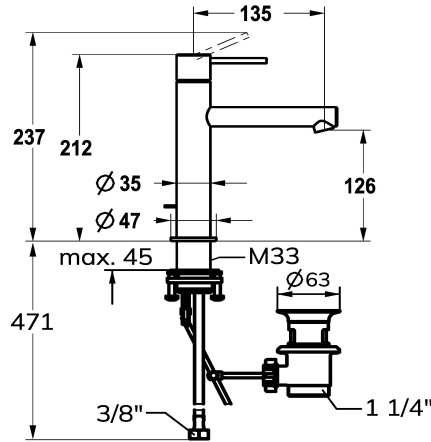

KWC ONO E Lever mixer – Washbasin

Modell-Linie: ONO E | 12.578.042.700FL
Armatura umywalkowa | Armatura jednouchwytywa

KWC-No.

125618
chromeline, A 135, flexible connection hoses, with pop-up valve

125619
stainless steel, A 135, flexible connection hoses, with pop-up valve

ATT-KWC-FARBCODE

chromeline

stainless steel

- flow rate and temperature continuously variable
- * Flexible connection hoses 3/8"
- * QuickInstallation - Fastening via threaded connection with locking screws
- * Mounting hole size ø35 mm
- * Scope of delivery:
- KWC pop-up valve Z.538.581.177

NEW

Dane techniczne

A_Spout_Spray
ATT-KWC-ABLAUFGARNITUR
Connection
ATT-KWC-AUSLAUF
Handling
ATT-KWC-FARBCODE
Installation_type
Faucet_typ
Dimension Height
G_Acoustic group
Projection_A
EnergyLabelCH
ATT-KWC-MASS-WASSERAUSTRITT
Material

4.3 l/min (3 bar)
mit_Ablaufgarnitur
Flexible_Anschlusschläuche
fest
topbedient
stainless steel
Standmontage
Hebelmischer
212
I
A135
A
126
ROSTFREIER_STAHL

Części zamienne

KWC ONO E Lever mixer – Washbasin