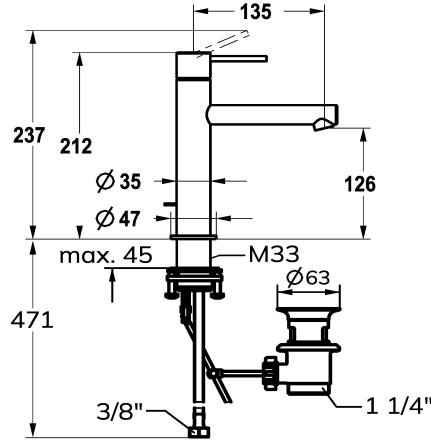

KWC ONO E Lever mixer – Washbasin

Modell-Linie: ONO E | 12.578.042.700FL
Hanat | Käsikäyttöiset hanat

KWC-No.

125618
chromeline, A 135, flexible connection hoses, with pop-up valve

125619
stainless steel, A 135, flexible connection hoses, with pop-up valve

- * Lever mixer
- * Made of stainless steel
- * EcoProtect - water-saving device
- * Fixed spout
- Neoperl® Caché® SSR, swivelling jet regulator
- * OptimalSpace - ample space for washing or working
- * KWC cartridge S 25
- with ceramic discs

ATT-KWC-FARBCODE

chromeline

stainless steel

- flow rate and temperature continuously variable
- * Flexible connection hoses 3/8"
- * QuickInstallation - Fastening via threaded connection with locking screws
- * Mounting hole size ø35 mm
- * Scope of delivery:
- KWC pop-up valve Z.538.581.177

Varaosat

KWC ONO E

Lever mixer – Washbasin

Modell-Linie: ONO E | 12.578.042.700FL
Hanat | Käsikäyttöiset hanat

Cartridge S 25

538711
Z.536.032

Service key Neoperl © Caché ©, TJ, 18 mm, green

634729
CACHETJ