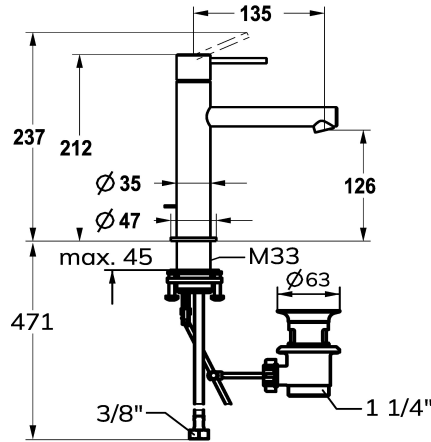

### KWC-No.

**125618**  
chromeline, A 135, flexible connection hoses, with pop-up valve

**125619**  
stainless steel, A 135, flexible connection hoses, with pop-up valve

- \* Lever mixer
- \* Made of stainless steel
- \* EcoProtect - water-saving device
- \* Fixed spout
- Neoperl® Caché® SSR, swivelling jet regulator
- \* OptimalSpace - ample space for washing or working
- \* KWC cartridge S 25
- with ceramic discs

### Color code

chromeline

stainless steel

NEW

- flow rate and temperature continuously variable
- \* Flexible connection hoses 3/8"
- \* QuickInstallation - Fastening via threaded connection with locking screws
- \* Mounting hole size ø35 mm
- \* Scope of delivery:
- KWC pop-up valve Z.538.581.177

### Technical Data

Flow rate	4.3 l/min (3 bar)
pop-up valve	with pop-up valve
Connection	Flexible connection hoses
Spout	fixed
Handling	top lever
Color code	stainless steel
Installation type	Pillar installation
Faucet_typ	Lever mixer
Measure Height	212
Acoustic group	I
Projection A	A 135
Energy label	A
Dimension Water outlet	126
material	stainless steel

Flow rate	4.3 l/min (3 bar)
pop-up valve	with pop-up valve
Connection	Flexible connection hoses
Spout	fixed
Handling	top lever
Color code	stainless steel
Installation type	Pillar installation
Faucet_typ	Lever mixer
Measure Height	212
Acoustic group	I
Projection A	A 135
Energy label	A
Dimension Water outlet	126
material	stainless steel