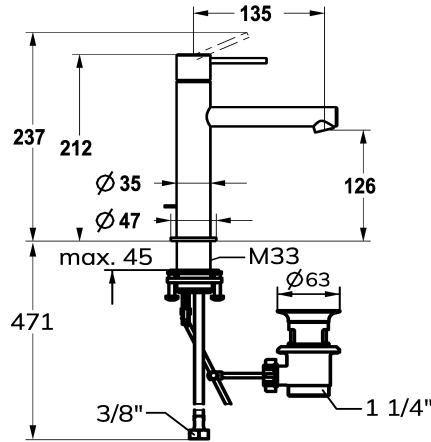

### KWC-No.

**125618**  
chromeline, A 135, flexible connection hoses, with pop-up valve

**125619**  
stainless steel, A 135, flexible connection hoses, with pop-up valve

- \* Lever mixer
- \* Made of stainless steel
- \* EcoProtect - water-saving device
- \* Fixed spout
- Neoperl® Caché® SSR, swivelling jet regulator
- \* OptimalSpace - ample space for washing or working
- \* KWC cartridge S 25
- with ceramic discs

### Color code

chromeline

stainless steel

NEW

- flow rate and temperature continuously variable
- \* Flexible connection hoses 3/8"
- \* QuickInstallation - Fastening via threaded connection with locking screws
- \* Mounting hole size ø35 mm
- \* Scope of delivery:
- KWC pop-up valve Z.538.581.177

### Technical Data

Flow rate	4.3 l/min (3 bar)
pop-up assembly	with pop-up valve
Connection	Flexible connection hoses
Spout	fixed
Handling	top lever
Color code	stainless steel
Installation type	Pillar installation
Faucet_typ	Lever mixer
Dimension Height	212
Acoustic group	I
Projection A	A 135
Energy label	A
Dimension Water outlet	126
material	stainless steel

Flow rate	4.3 l/min (3 bar)
pop-up assembly	with pop-up valve
Connection	Flexible connection hoses
Spout	fixed
Handling	top lever
Color code	stainless steel
Installation type	Pillar installation
Faucet_typ	Lever mixer
Dimension Height	212
Acoustic group	I
Projection A	A 135
Energy label	A
Dimension Water outlet	126
material	stainless steel