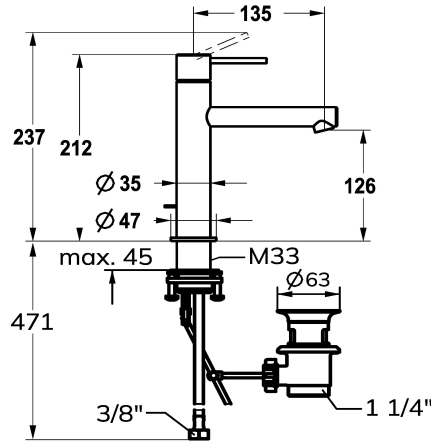

KWC ONO E Lever mixer – Washbasin

Modell-Linie: ONO E | 12.578.042.700FL
Taps | Manual taps

KWC-No.

125618
chromeline, A 135, flexible connection hoses, with pop-up valve

125619
stainless steel, A 135, flexible connection hoses, with pop-up valve

- Lever mixer
- Made of stainless steel
- EcoProtect - water-saving device
- Fixed spout
- Neoperl® Caché® SSR, swivelling jet regulator
- OptimalSpace - ample space for washing or working
- KWC cartridge S 25
- with ceramic discs

Color code

chrome

stainless steel

NEW

- flow rate and temperature continuously variable
- Flexible connection hoses 3/8"
- QuickInstallation - Fastening via threaded connection with locking screws
- Mounting hole size ø35 mm
- Scope of delivery:
- KWC pop-up valve Z.538.581.177

Technical Data

Flow rate	4.3 l/min (3 bar)
Pop-up_valve	with pop-up valve
Connection	Flexible connection hoses
Spout	fixed
Handling	top lever
Color code	stainless steel
Installation_type	Pillar installation
Faucet_typ	Lever mixer
Dimension Height	212
G_Acoustic group	I
Projection_A	A 135
Energy Label	A
Dimension Water outlet	126
material	stainless steel

Flow rate	4.3 l/min (3 bar)
Pop-up_valve	with pop-up valve
Connection	Flexible connection hoses
Spout	fixed
Handling	top lever
Color code	stainless steel
Installation_type	Pillar installation
Faucet_typ	Lever mixer
Dimension Height	212
G_Acoustic group	I
Projection_A	A 135
Energy Label	A
Dimension Water outlet	126
material	stainless steel

Spare Parts