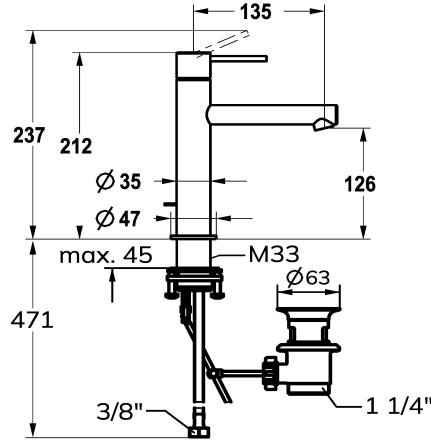

KWC ONO E Lever mixer – Washbasin

Modell-Linie: ONO E | 12.578.042.700FL
Umyvadlové armatury | Hydraulické armatury

KWC-No.

125618
chromeline, A 135, flexible connection hoses, with pop-up valve

125619
stainless steel, A 135, flexible connection hoses, with pop-up valve

Technické údaje

A_Spout_Spray
ATT-KWC-ABLAUFGARNITUR
Connection
ATT-KWC-AUSLAUF
Handling
ATT-KWC-FARBCODE
Installation_type
Faucet_typ
Measure_Height
G_Acoustic group
Projection_A
EnergyLabelCH
ATT-KWC-MASS-WASSERAUSTRITT
Materiál

ATT-KWC-FARBCODE

chromeline

stainless steel

- flow rate and temperature continuously variable
- * Flexible connection hoses 3/8"
- * QuickInstallation - Fastening via threaded connection with locking screws
- * Mounting hole size ø35 mm
- * Scope of delivery:
- KWC pop-up valve Z.538.581.177

Modell-Linie: ONO E | 12.578.042.700FL
Umyvadlové armatury | Hydraulické armatury

Cartridge S 25

538711
Z.536.032

Service key Neoperl © Caché ©, TJ, 18 mm, green

634729
CACHETJ

Pop-up valve

3600004125
Z.538.581.177