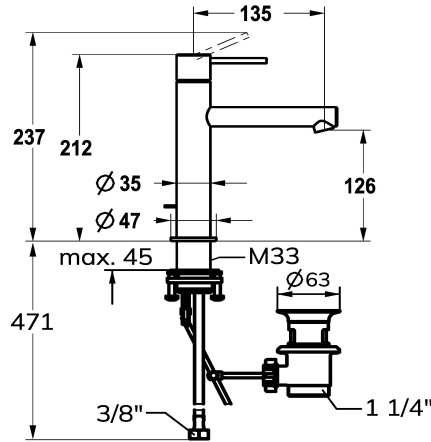

KWC ONO E Lever mixer – Washbasin

Modell-Linie: ONO E | 12.578.042.000FL
Kranar | Hydraulické armatúry

KWC-No.

125618
chromeline, A 135, flexible connection hoses, with pop-up valve

125619
stainless steel, A 135, flexible connection hoses, with pop-up valve

Technical Data

A_Spout_Spray
ATT-KWC-ABLAUFGARNITUR
Connection
ATT-KWC-AUSLAUF
Handling
ATT-KWC-FARBCODE
Installation_type
Faucet_typ
Measure_Height
G_Acoustic_group
Projection_A
EnergyLabelCH
ATT-KWC-MASS-WASSERAUSTRITT
Material

ATT-KWC-FARBCODE

chromeline

stainless steel

- flow rate and temperature continuously variable
- * Flexible connection hoses 3/8"
- * QuickInstallation - Fastening via threaded connection with locking screws
- * Mounting hole size ø35 mm
- * Scope of delivery:
- KWC pop-up valve Z.538.581.000

NEW

4.3 l/min (3 bar)
mit_Ablaufgarnitur
Flexible_Anschlusschläuche
fest
topbedient
chromeline
Standmontage
Hebelmischer
212
I
A135
A
126
ROSTFREIER_STAHL

Reservdelar

KWC ONO E Lever mixer – Washbasin

Modell-Linie: ONO E | 12.578.042.000FL
Kranar | Hydraulické armatury