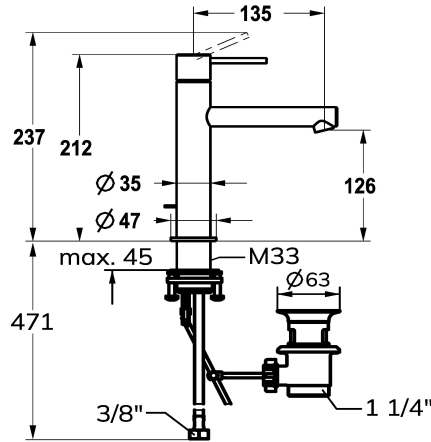

KWC ONO E Lever mixer – Washbasin

Modell-Linie: ONO E | 12.578.042.000FL
Armatura umywalkowa | Armatura jednouchwytywa

KWC-No.

125618
chromeline, A 135, flexible connection hoses, with pop-up valve

125619
stainless steel, A 135, flexible connection hoses, with pop-up valve

ATT-KWC-FARBCODE

chromeline

stainless steel

NEW

- flow rate and temperature continuously variable
- * Flexible connection hoses 3/8"
- * QuickInstallation - Fastening via threaded connection with locking screws
- * Mounting hole size ø35 mm
- * Scope of delivery:
- KWC pop-up valve Z.538.581.000

Faucet_typ

Dimension Height

G_Acoustic group

Projection_A

EnergyLabelCH

ATT-KWC-MASS-WASSERAUSTRITT

Material

4.3 l/min (3 bar)

I

A135

A

126

ROSTFREIER_STAHL

Części zamienne

KWC ONO E Lever mixer – Washbasin

Modell-Linie: ONO E | 12.578.042.000FL
Armatura umywalkowa | Armatura jednouchwytywa