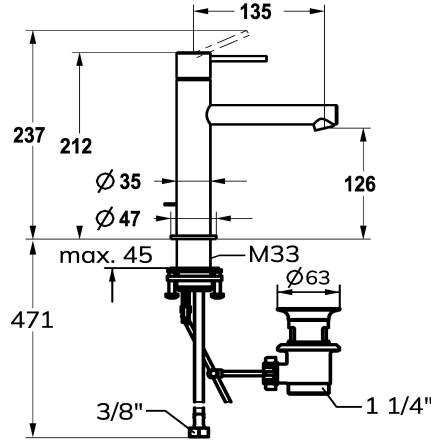

KWC ONO E Lever mixer – Washbasin

Modell-Linie: ONO E | 12.578.042.000FL
Hanat | Käsikäyttöiset hanat

KWC-No.

125618
chromeline, A 135, flexible connection hoses, with pop-up valve

125619
stainless steel, A 135, flexible connection hoses, with pop-up valve

Faucet_typ

Measure_Height

G_Acoustic group

Projection_A

EnergyLabelCH

ATT-KWC-MASS-WASSERAUSTRITT

Materiaali

lviCode

ATT-KWC-FARBCODE

chromeline

stainless steel

- flow rate and temperature continuously variable
- * Flexible connection hoses 3/8"
- * QuickInstallation - Fastening via threaded connection with locking screws
- * Mounting hole size ø35 mm
- * Scope of delivery:
- KWC pop-up valve Z.538.581.000

Varaosat

KWC ONO E

Lever mixer – Washbasin

Modell-Linie: ONO E | 12.578.042.000FL
Hanat | Käsi­käyt­toiset hanat

Cartridge S 25

538711
Z.536.032

Service key Neoperl © Caché ©, TJ, 18 mm, green

634729
CACHETJ
