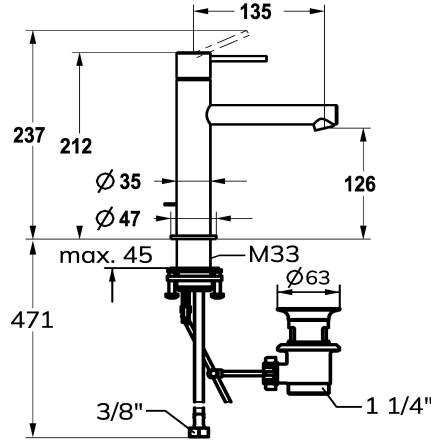

KWC ONO E Lever mixer – Washbasin

Modell-Linie: ONO E | 12.578.042.000FL
Taps | Manual taps

KWC-No.

125618
chromeline, A 135, flexible connection hoses, with pop-up valve

125619
stainless steel, A 135, flexible connection hoses, with pop-up valve

- Lever mixer
- Made of stainless steel
- EcoProtect - water-saving device
- Fixed spout
- Neoperl® Caché® SSR, swivelling jet regulator
- OptimalSpace - ample space for washing or working
- KWC cartridge S 25
- with ceramic discs

Color code

chromeline

stainless steel

NEW

- flow rate and temperature continuously variable
- Flexible connection hoses 3/8"
- QuickInstallation - Fastening via threaded connection with locking screws
- Mounting hole size ø35 mm
- Scope of delivery:
- KWC pop-up valve Z.538.581.000

Technical Data

Flow rate	4.3 l/min (3 bar)
pop-up valve	with pop-up valve
Connection	Flexible connection hoses
Spout	fixed
Handling	top lever
Color code	chromeline
Installation type	Pillar installation
Faucet_typ	Lever mixer
Measure Height	212
Acoustic group	I
Projection A	A 135
Energy label	A
Dimension Water outlet	126
material	stainless steel

Flow rate	4.3 l/min (3 bar)
pop-up valve	with pop-up valve
Connection	Flexible connection hoses
Spout	fixed
Handling	top lever
Color code	chromeline
Installation type	Pillar installation
Faucet_typ	Lever mixer
Measure Height	212
Acoustic group	I
Projection A	A 135
Energy label	A
Dimension Water outlet	126
material	stainless steel

Spare Parts