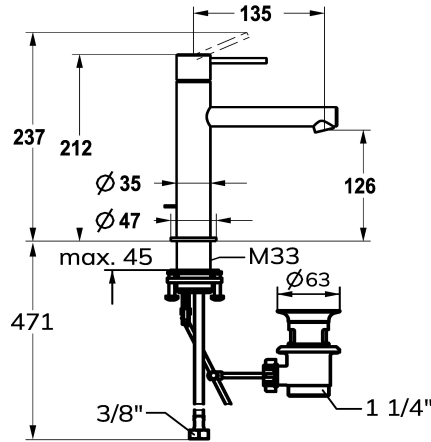

KWC ONO E Lever mixer – Washbasin

Modell-Linie: ONO E | 12.578.042.000FL
Taps | Manual taps

KWC-No.

125618
chromeline, A 135, flexible connection hoses, with pop-up valve

125619
stainless steel, A 135, flexible connection hoses, with pop-up valve

Color code

chromeline

stainless steel

NEW

- flow rate and temperature continuously variable
- * Flexible connection hoses 3/8"
- * QuickInstallation - Fastening via threaded connection with locking screws
- * Mounting hole size ø35 mm
- * Scope of delivery:
- KWC pop-up valve Z.538.581.000

Technical Data

Flow rate
pop-up assembly
Connection
Spout
Handling
Color code
Installation type
Faucet_typ
Dimension Height
Acoustic group
Projection A
Energy label
Dimension Water outlet
material

4.3 l/min (3 bar)
with pop-up valve
Flexible connection hoses
fixed
top lever
chromeline
Pillar installation
Lever mixer
212
I
A 135
A
126
stainless steel

Spare Parts

KWC ONO E Lever mixer – Washbasin

Modell-Linie: ONO E | 12.578.042.000FL
Taps | Manual taps

Cartridge S 25

538711
Z.536.032

Service key Neoperl © Caché ©, TJ, 18 mm, green

634729
CACHETJ
