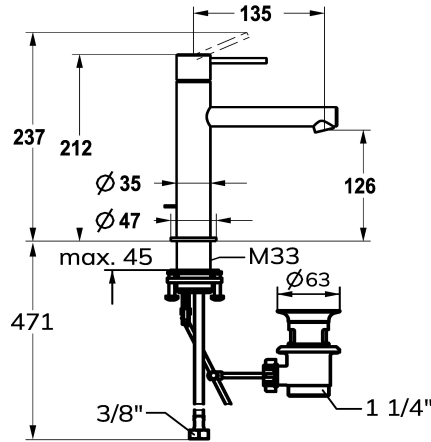

## KWC ONO E Lever mixer – Washbasin

Modell-Linie: ONO E | 12.578.042.000FL  
Umyvadlové armatury | Hydraulické armatury

### KWC-No.

**125618**  
chromeline, A 135, flexible connection hoses, with pop-up valve

**125619**  
stainless steel, A 135, flexible connection hoses, with pop-up valve

- \* Lever mixer
- \* Made of stainless steel
- \* EcoProtect - water-saving device
- \* Fixed spout
- Neoperl® Caché® SSR, swivelling jet regulator
- \* OptimalSpace - ample space for washing or working
- \* KWC cartridge S 25
- with ceramic discs

### Technické údaje

A_Spout_Spray
ATT-KWC-ABLAUFGARNITUR
Connection
ATT-KWC-AUSLAUF
Handling
ATT-KWC-FARBCODE
Installation_type
Faucet_typ
Measure_Height
G_Acoustic group
Projection_A
EnergyLabelCH
ATT-KWC-MASS-WASSERAUSTRITT
Materiál

### ATT-KWC-FARBCODE

chromeline

stainless steel

- flow rate and temperature continuously variable
- \* Flexible connection hoses 3/8"
- \* QuickInstallation - Fastening via threaded connection with locking screws
- \* Mounting hole size ø35 mm
- \* Scope of delivery:
- KWC pop-up valve Z.538.581.000