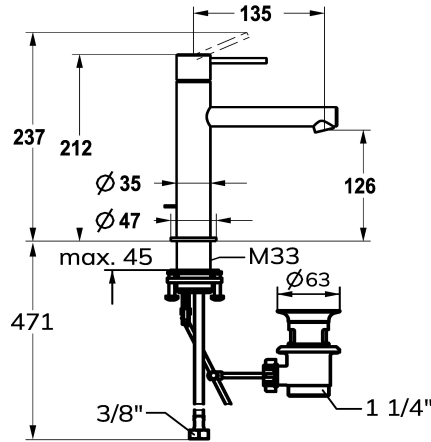

### KWC-No.

**125618**  
chromeline, A 135, flexible connection hoses, with pop-up valve

**125619**  
stainless steel, A 135, flexible connection hoses, with pop-up valve

- \* Lever mixer
- \* Made of stainless steel
- \* EcoProtect - water-saving device
- \* Fixed spout
- Neoperl® Caché® SSR, swivelling jet regulator
- \* OptimalSpace - ample space for washing or working
- \* KWC cartridge S 25
- with ceramic discs

### Color code

chrome

stainless steel

NEW

- flow rate and temperature continuously variable
- \* Flexible connection hoses 3/8"
- \* QuickInstallation - Fastening via threaded connection with locking screws
- \* Mounting hole size ø35 mm
- \* Scope of delivery:
- KWC pop-up valve Z.538.581.000

### Technical Data

Flow rate	4.3 l/min (3 bar)
Pop-up_valve	with pop-up valve
Connection	Flexible connection hoses
Spout	fixed
Handling	top lever
Color code	chrome
Installation_type	Pillar installation
Faucet_typ	Lever mixer
Dimension Height	212
G_Acoustic group	I
Projection_A	A 135
Energy Label	A
Dimension Water outlet	126
material	stainless steel

Flow rate	4.3 l/min (3 bar)
Pop-up_valve	with pop-up valve
Connection	Flexible connection hoses
Spout	fixed
Handling	top lever
Color code	chrome
Installation_type	Pillar installation
Faucet_typ	Lever mixer
Dimension Height	212
G_Acoustic group	I
Projection_A	A 135
Energy Label	A
Dimension Water outlet	126
material	stainless steel