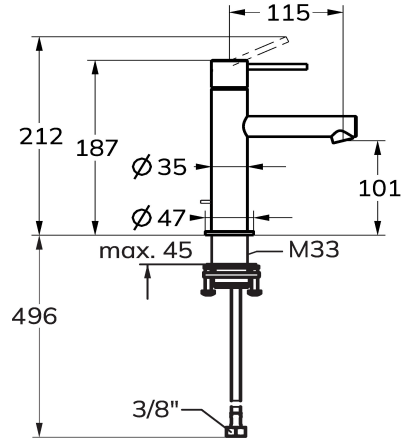

KWC ONO E Lever mixer – Washbasin

Modell-Linie: ONO E | 12.578.051.700FL
Kranar | Hydraulické armatúry

KWC-No.

125616
chromeline, A 115, flexible connection hoses, without pop-up valve

125617
stainless steel, A115, flexible connection hoses, without pop-up valve

NEW

- with ceramic discs
- flow rate and temperature continuously variable
- * Flexible connection hoses 3/8"
- * QuickInstallation - Fastening via threaded connection with locking screws
- * Mounting hole size ø35 mm

Technical Data

A_Spout_Spray
ATT-KWC-ABLAUFGARNITUR
Connection
ATT-KWC-AUSLAUF
Handling
ATT-KWC-FARBCODE
Installation_type
Faucet_typ
Measure_Height
G_Acoustic group
Projection_A
EnergyLabelCH
ATT-KWC-MASS-WASSERAUSTRITT
Material

4.3 l/min (3 bar)
ohne_Ablaufgarnitur
Flexible_Anschlusschläuche
fest
topbedient
stainless steel
Standmontage
Hebelmischer
187
l
A115
A
101
ROSTFREIER_STAHL

Reservdelar

KWC ONO E

Lever mixer – Washbasin

Modell-Linie: ONO E | 12.578.051.700FL
Kranar | Hydraulické armatury