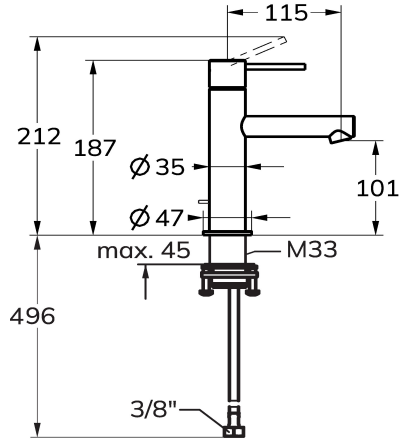

KWC ONO E Lever mixer – Washbasin

Modell-Linie: ONO E | 12.578.051.700FL
Armatura umywalkowa | Armatura jednouchwytywa

KWC-No.

125616
chromeline, A 115, flexible connection hoses, without pop-up valve

125617
stainless steel, A115, flexible connection hoses, without pop-up valve

- * Lever mixer
- * Made of stainless steel
- * EcoProtect - water-saving device
- * Fixed spout
- Neoperl® Caché® SSR, swivelling jet regulator
- * KWC cartridge S 25

ATT-KWC-FARBCODE

chromeline

stainless steel

NEW

- with ceramic discs
- flow rate and temperature continuously variable
- * Flexible connection hoses 3/8"
- * QuickInstallation - Fastening via threaded connection with locking screws
- * Mounting hole size ø35 mm

Dane techniczne

A_Spout_Spray
ATT-KWC-ABLAUFGARNITUR
Connection
ATT-KWC-AUSLAUF
Handling
ATT-KWC-FARBCODE
Installation_type
Faucet_typ
Dimension Height
G_Acoustic group
Projection_A
EnergyLabelCH
ATT-KWC-MASS-WASSERAUSTRITT
Material