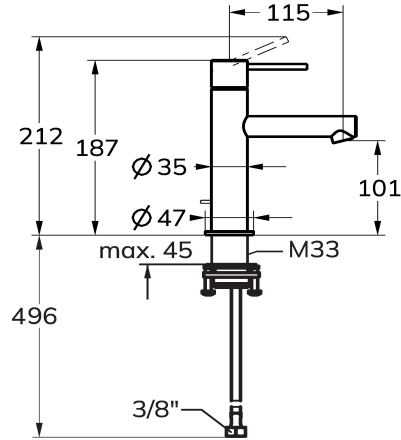

KWC ONO E Lever mixer – Washbasin

Modell-Linie: ONO E | 12.578.051.700FL
Hanat | Käsi­käyt­toiset hanat

KWC-No.

125616
chromeline, A 115, flexible connection hoses, without pop-up valve

125617
stainless steel, A115, flexible connection hoses, without pop-up valve

- * Lever mixer
- * Made of stainless steel
- * EcoProtect - water-saving device
- * Fixed spout
- Neoperl® Caché® SSR, swivelling jet regulator
- * KWC cartridge S 25

Värikoodi

chromeline

stainless steel

- with ceramic discs
- flow rate and temperature continuously variable
- * Flexible connection hoses 3/8"
- * QuickInstallation - Fastening via threaded connection with locking screws
- * Mounting hole size ø35 mm

Tekniset tiedot

A_Spout_Spray
ATT-KWC-ABLAUFGARNITUR
Connection
Spout
Handling
Värikoodi
Installation_type
Faucet_typ
Measure_Height
G_Acoustic group
Projection_A
EnergyLabelCH
ATT-KWC-MASS-WASSERAUSTRITT
Materiaali
lviCode