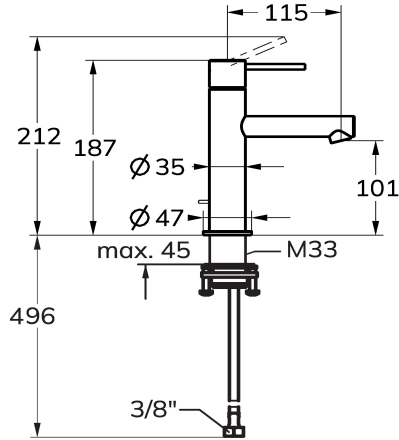

KWC ONO E Lever mixer – Washbasin

Modell-Linie: ONO E | 12.578.051.700FL
Umyvadlové armatury | Hydraulické armatury

KWC-No.

125616
chromeline, A 115, flexible connection hoses, without pop-up valve

125617
stainless steel, A115, flexible connection hoses, without pop-up valve

- * Lever mixer
- * Made of stainless steel
- * EcoProtect - water-saving device
- * Fixed spout
- Neoperl® Caché® SSR, swivelling jet regulator
- * KWC cartridge S 25

ATT-KWC-FARBCODE

chromeline

stainless steel

NEW

- with ceramic discs
- flow rate and temperature continuously variable
- * Flexible connection hoses 3/8"
- * QuickInstallation - Fastening via threaded connection with locking screws
- * Mounting hole size ø35 mm

Modell-Linie: ONO E | 12.578.051.700FL
Umyvadlové armatury | Hydraulické armatury

Cartridge S 25

538711
Z.536.032

Service key Neoperl © Caché ©, TJ, 18 mm, green

634729
CACHETJ