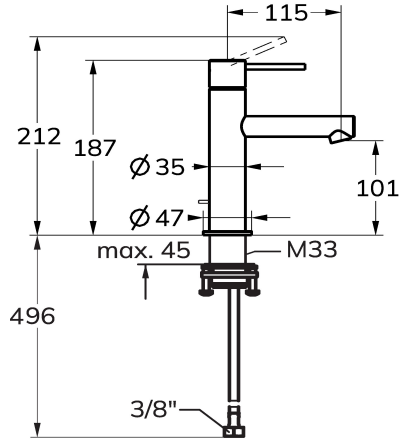

KWC ONO E Lever mixer – Washbasin

Modell-Linie: ONO E | 12.578.051.000FL
Kranar | Hydraulické armatury

KWC-No.

125616
chromeline, A 115, flexible connection hoses, without pop-up valve

125617
stainless steel, A115, flexible connection hoses, without pop-up valve

- * Lever mixer
- * Made of stainless steel
- * EcoProtect - water-saving device
- * Fixed spout
- Neoperl® Caché® SSR, swivelling jet regulator
- * KWC cartridge S 25

ATT-KWC-FARBCODE

chromeline

stainless steel

NEW

- with ceramic discs
- flow rate and temperature continuously variable
- * Flexible connection hoses 3/8"
- * QuickInstallation - Fastening via threaded connection with locking screws
- * Mounting hole size ø35 mm

Technical Data

A_Spout_Spray
ATT-KWC-ABLAUFGARNITUR
Connection
ATT-KWC-AUSLAUF
Handling
ATT-KWC-FARBCODE
Installation_type
Faucet_typ
Measure_Height
G_Acoustic group
Projection_A
EnergyLabelCH
ATT-KWC-MASS-WASSERAUSTRITT
Material