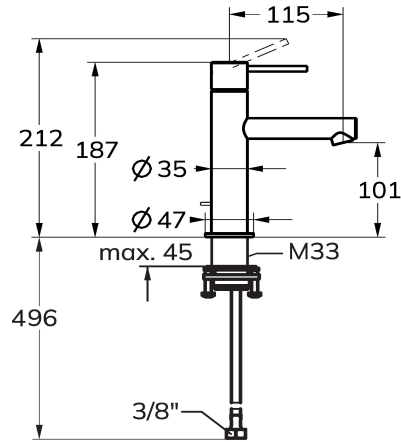

KWC ONO E Lever mixer – Washbasin

Modell-Linie: ONO E | 12.578.051.000FL
Armatura umywalkowa | Armatura jednouchwytywa

KWC-No.

125616
chromeline, A 115, flexible connection hoses, without pop-up valve

125617
stainless steel, A115, flexible connection hoses, without pop-up valve

- with ceramic discs
- flow rate and temperature continuously variable
- * Flexible connection hoses 3/8"
- * QuickInstallation - Fastening via threaded connection with locking screws
- * Mounting hole size ø35 mm

NEW

Dane techniczne

A_Spout_Spray
ATT-KWC-ABLAUFGARNITUR
Connection
ATT-KWC-AUSLAUF
Handling
ATT-KWC-FARBCODE
Installation_type
Faucet_typ
Dimension Height
G_Acoustic group
Projection_A
EnergyLabelCH
ATT-KWC-MASS-WASSERAUSTRITT
Material

4.3 l/min (3 bar)
ohne_Ablaufgarnitur
Flexible_Anschlusschläuche
fest
topbedient
chromeline
Standmontage
Hebelmischer
187
l
A115
A
101
ROSTFREIER_STAHL

Części zamienne

KWC ONO E

Lever mixer – Washbasin

Modell-Linie: ONO E | 12.578.051.000FL