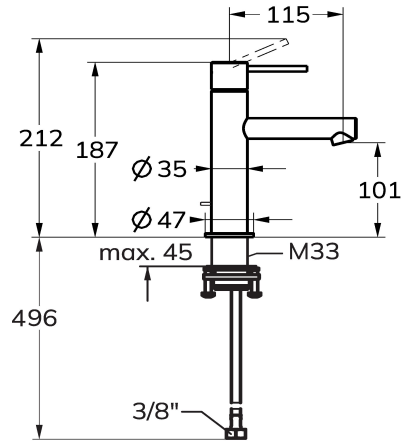

KWC ONO E Lever mixer – Washbasin

Modell-Linie: ONO E | 12.578.051.000FL
Hanat | Käsi­käyt­toiset hanat

KWC-No.

125616
chromeline, A 115, flexible connection hoses, without pop-up valve

125617
stainless steel, A115, flexible connection hoses, without pop-up valve

- * Lever mixer
- * Made of stainless steel
- * EcoProtect - water-saving device
- * Fixed spout
- Neoperl® Caché® SSR, swivelling jet regulator
- * KWC cartridge S 25

ATT-KWC-FARBCODE

chromeline

stainless steel

NEW

- with ceramic discs
- flow rate and temperature continuously variable
- * Flexible connection hoses 3/8"
- * QuickInstallation - Fastening via threaded connection with locking screws
- * Mounting hole size ø35 mm

Tekniset tiedot

A_Spout_Spray
ATT-KWC-ABLAUFGARNITUR
Connection
Spout
Handling
ATT-KWC-FARBCODE
Installation_type
Faucet_typ
Measure_Height
G_Acoustic group
Projection_A
EnergyLabelCH
ATT-KWC-MASS-WASSERAUSTRITT
Materiaali
lviCode