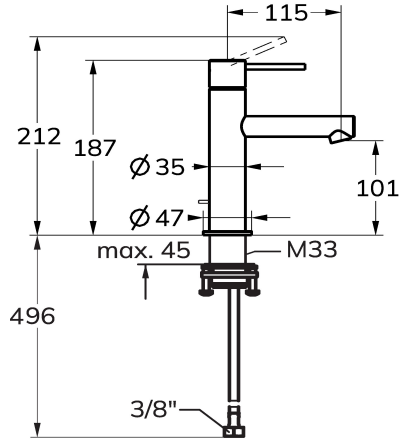

KWC ONO E Lever mixer – Washbasin

Modell-Linie: ONO E | 12.578.051.000FL
Umyvadlové armatury | Hydraulické armatury

KWC-No.

125616
chromeline, A 115, flexible connection hoses, without pop-up valve

125617
stainless steel, A115, flexible connection hoses, without pop-up valve

- * Lever mixer
- * Made of stainless steel
- * EcoProtect - water-saving device
- * Fixed spout
- Neoperl® Caché® SSR, swivelling jet regulator
- * KWC cartridge S 25

ATT-KWC-FARBCODE

chromeline

stainless steel

NEW

Technické údaje

| |
|-----------------------------|
| A_Spout_Spray |
| ATT-KWC-ABLAUFGARNITUR |
| Connection |
| ATT-KWC-AUSLAUF |
| Handling |
| ATT-KWC-FARBCODE |
| Installation_type |
| Faucet_typ |
| Measure_Height |
| G_Acoustic group |
| Projection_A |
| EnergyLabelCH |
| ATT-KWC-MASS-WASSERAUSTRITT |
| Materiál |

Náhradní díly

KWC ONO E

Lever mixer – Washbasin

Modell-Linie: ONO E | 12.578.051.000FL
Umyvadlové armatury | Hydraulické armatury

Cartridge S 25

538711
Z.536.032

Service key Neoperl © Caché ©, TJ, 18 mm, green