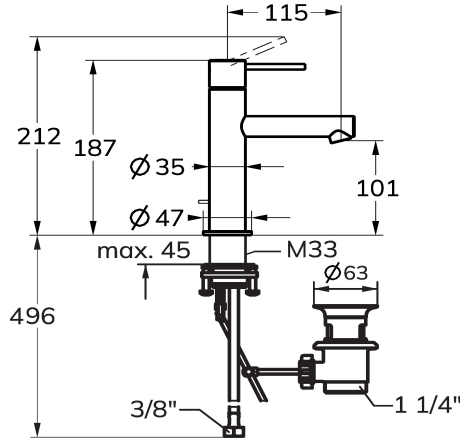

KWC ONO E Lever mixer – Washbasin

Modell-Linie: ONO E | 12.578.041.000FL
Kranar | Hydraulické armatury

KWC-No.

125614
chromeline, A 115, flexible connection hoses, with pop-up valve

125615
stainless steel, A115, flexible connection hoses, with pop-up valve

- * Lever mixer
- * Made of stainless steel
- * EcoProtect - water-saving device
- * Fixed spout
- Neoperl® Caché® SSR, swivelling jet regulator
- * KWC cartridge S 25
- with ceramic discs

ATT-KWC-FARBCODE

chromeline

stainless steel

- flow rate and temperature continuously variable
- * Flexible connection hoses 3/8"
- * QuickInstallation - Fastening via threaded connection with locking screws
- * Mounting hole size ø35 mm
- * Scope of delivery:
- KWC pop-up valve Z.538.581.000

4.3 l/min (3 bar)
mit_Ablaufgarnitur
Flexible_Anschlusschläuche
fest
topbedient
chromeline
Standmontage
Hebelmischer
187
I
A115
A
101
ROSTFREIER_STAHL

Reservdelar

KWC ONO E Lever mixer – Washbasin

Modell-Linie: ONO E | 12.578.041.000FL
Kranar | Hydraulické armatury