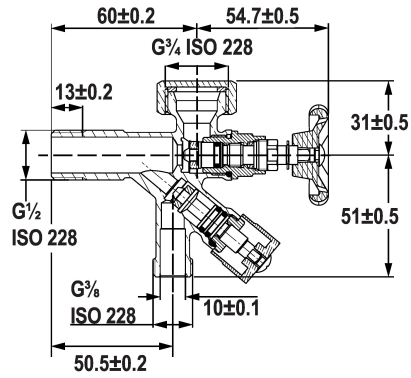

KWC Shut-off valve

Modell-Linie: ACCESSOIRES | 27.002.080.931

KWC-No.

125613
chromeline, 1/2" thread

Shut-off valve
* Connecting thread 1/2"

* without Compression fitting

NEW

Technical Data

Connection
ATT-KWC-FARBCODE
Installation_type
Faucet_typ
ATT-KWC-NENNWEITE
G_Acoustic group
Projection_A

G1/2"
F931
Väggmontering
Eckventil
G3/8"
I
A45