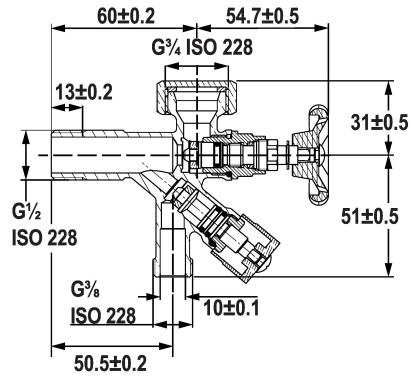

## KWC Shut-off valve

Modell-Linie: ACCESSOIRES | 27.002.080.931  
Hanat | Töydennysosat

### KWC-No.

**125613**  
chromeline, 1/2" thread

Shut-off valve  
\* Connecting thread 1/2"

\* without Compression fitting

NEW

### Tekniset tiedot

Connection
ATT-KWC-FARBCODE
Installation_type
Faucet_typ
ATT-KWC-NENNWEITE
G_Acoustic group
Projection_A
IviCode

G1/2"
F931
Seinäasennus
Eckventil
G3/8"
I
A45
0